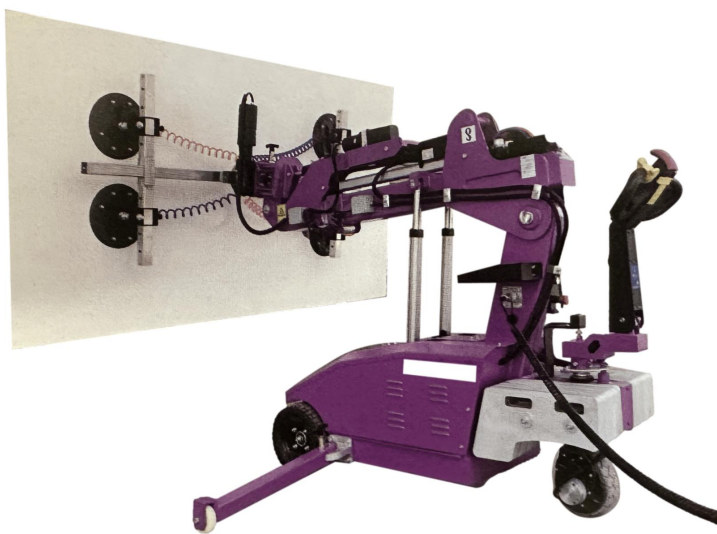

VGR-500-6-OR - VICTORY GLASSROBOT 500 OFF-ROAD

The Glass Lifter Robot 500 excels at precise handling in tight spaces, Thanks to its compact design these machines fit through most commercial doors. The machine boasts impressive lifting capacities, capable of hoisting loads for installation. Contact us today to discuss your specific needs and discover which Glass Robot best empowers your team. We'll help you find the perfect solution to revolutionise your glass handling processes.

The Curved Glass handling frame is an option.

SPECIFICATIONS:

Capacity	500kg
Pads	6
Power	2 x 12V Battery
Drive	12V Battery
Control	Remote Control or at the machine
Rotation	360° Hydraulic Powered
Tilting	90° Hydraulic Powered
Side Turning	Manual
Wheels	Off Road
Max Lift Height	3500mm